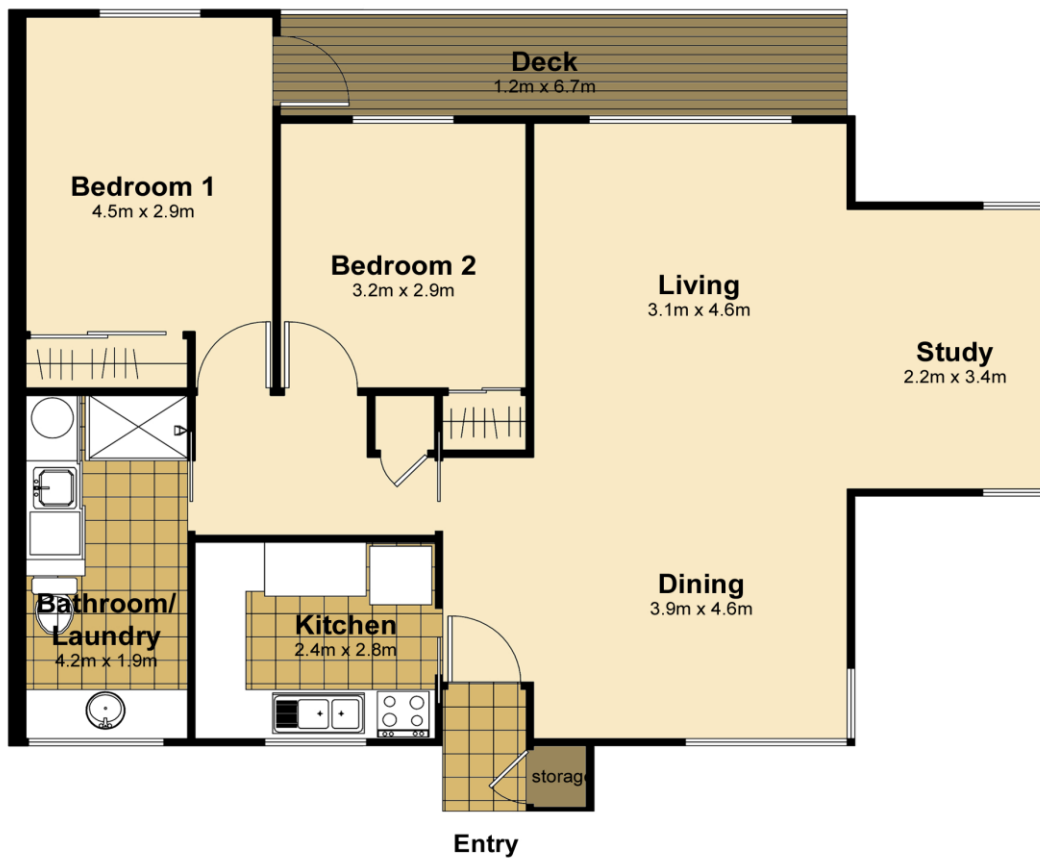

### ATTENTION GOLFERS AND BOWLERS!!!!

- ✓ Delightful elevated warm and sunny 2 bedroom unit
- ✓ Designer kitchen
- ✓ Spacious bathroom/laundry
- ✓ Large lounge/dining with ranch slider
- ✓ Conservatory off the lounge
- ✓ Choose your own curtains from our furnishings range
- ✓ Views of village bowling green and Titirangi Golf Course

### Approximate Areas

Internal: 84 sq.m  
Deck: 8 sq.m  
Total: 92 sq.m

Scale 1:75